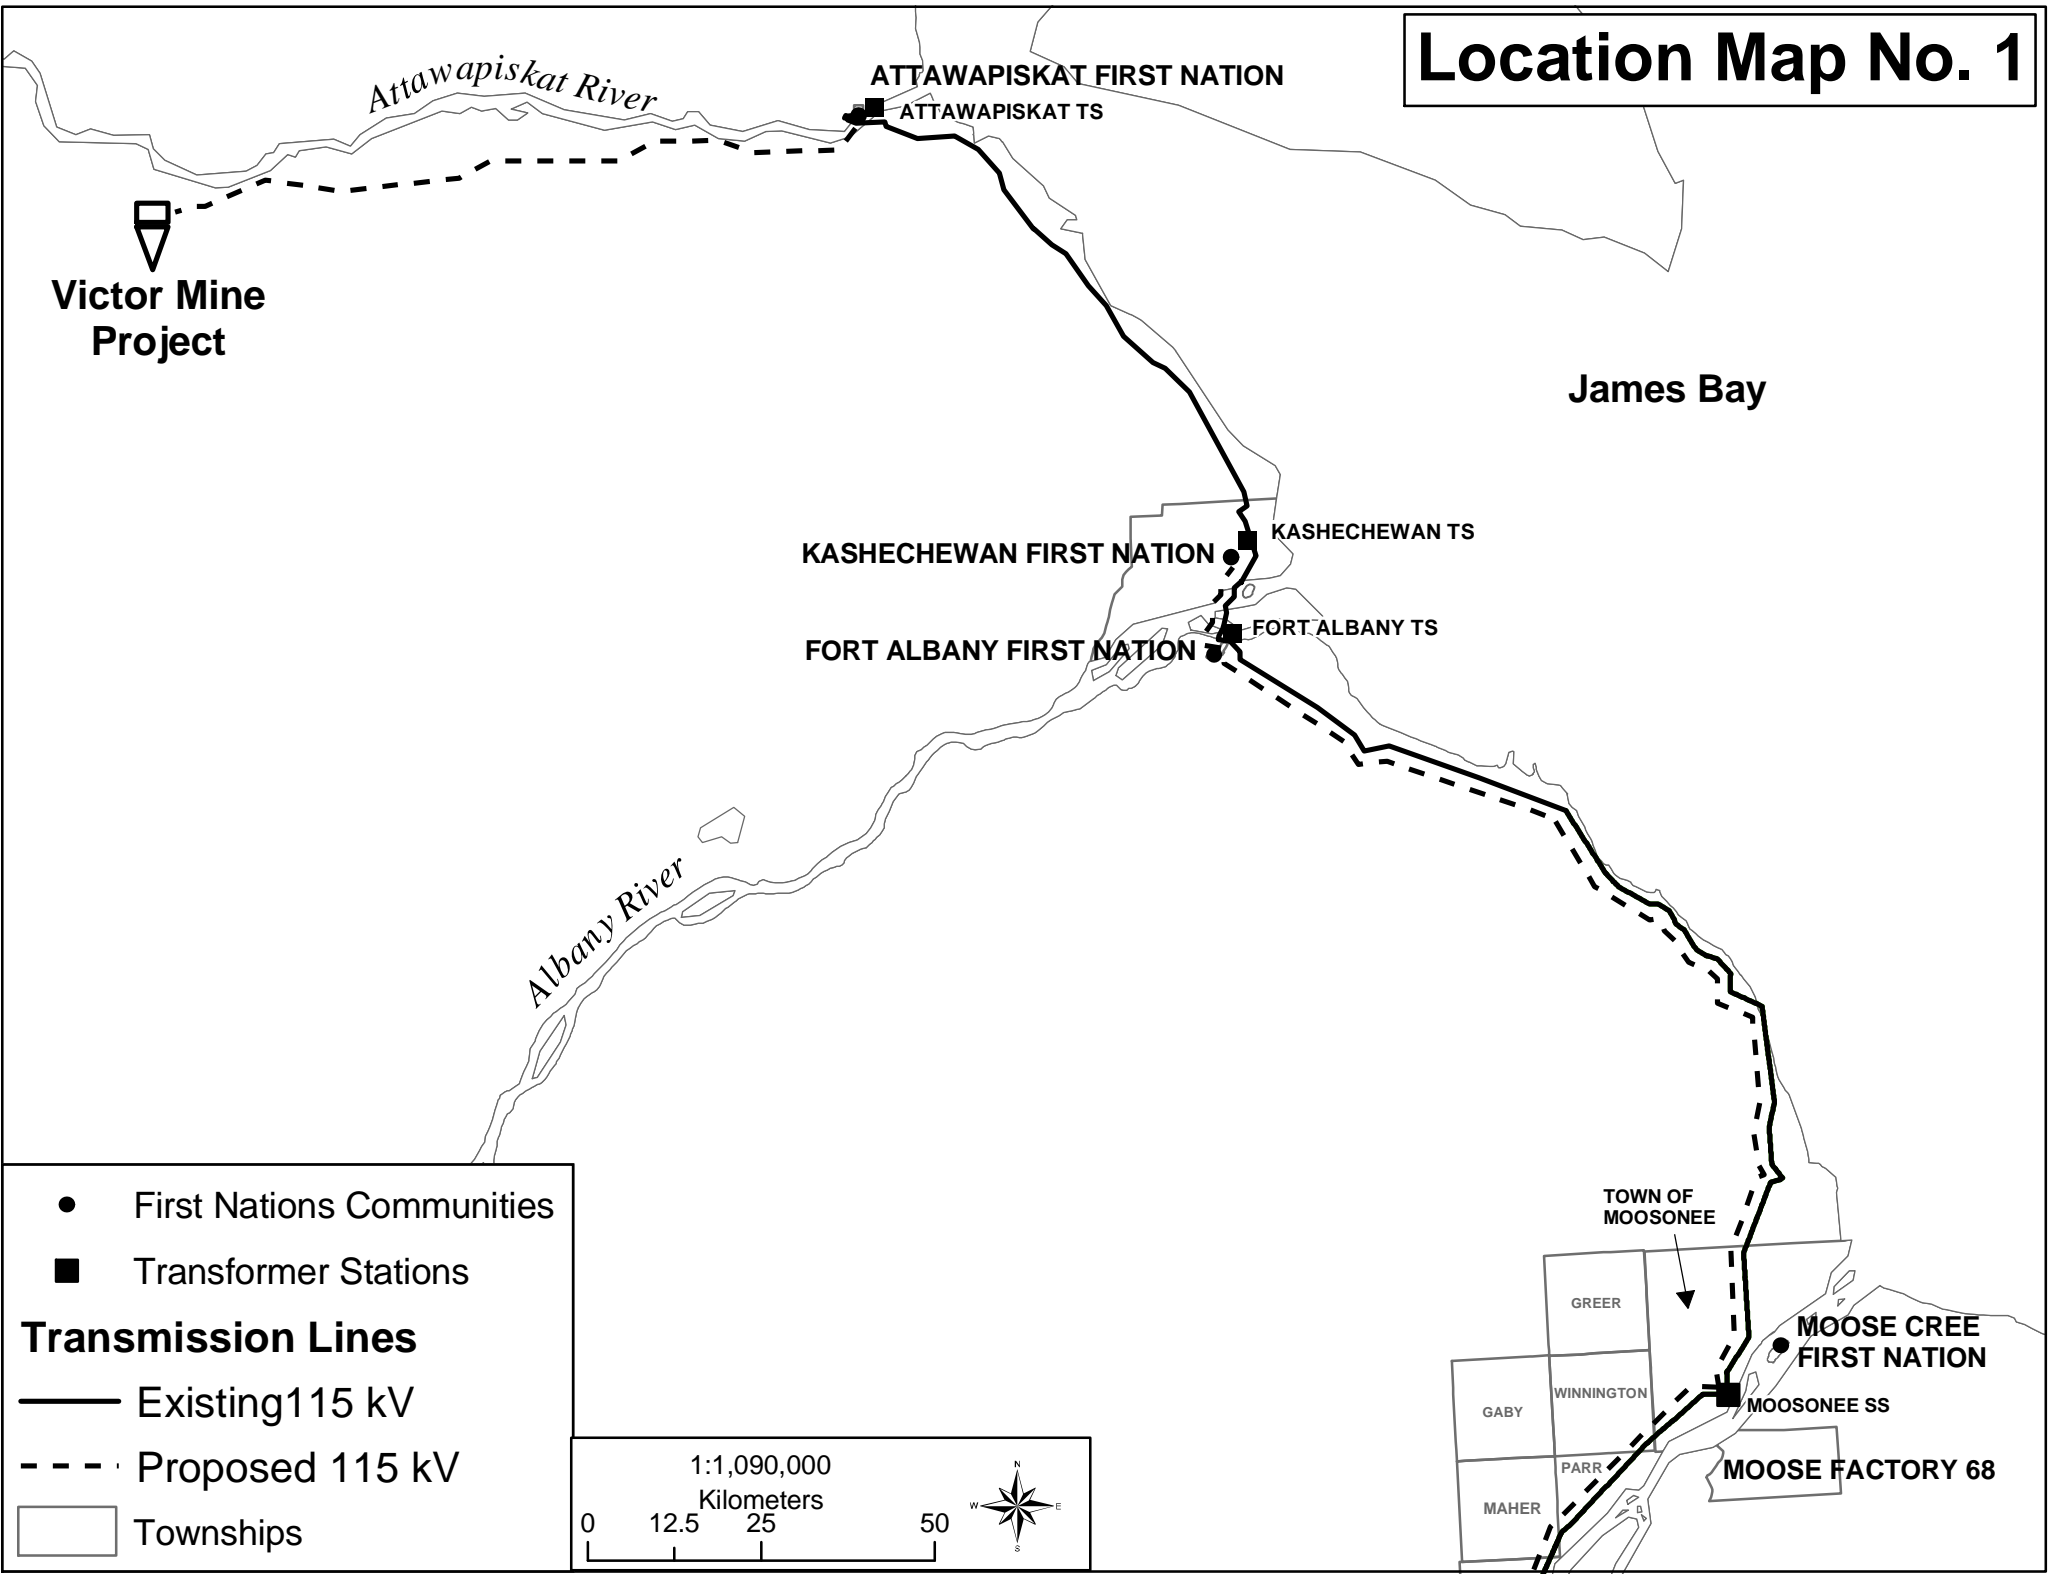

Location Map No. 1

Victor Mine Project

ATTAWAPISKAT FIRST NATION
ATTAWAPISKAT TS

James Bay

KASHECHEWAN FIRST NATION
KASHECHEWAN TS

FORT ALBANY FIRST NATION
FORT ALBANY TS

Albany River

TOWN OF MOOSENEE

MOOSE CREE FIRST NATION

MOOSENEE SS

MOOSE FACTORY 68

- First Nations Communities
 - Transformer Stations
- Transmission Lines**
- Existing 115 kV
 - - - Proposed 115 kV
- Townships

Location Map No. 2

- First Nations Communities
- Transformer Stations

Transmission Lines

- Existing 115 kV
- - - Proposed 115 kV

□ Townships

1:850,000

Kilometers