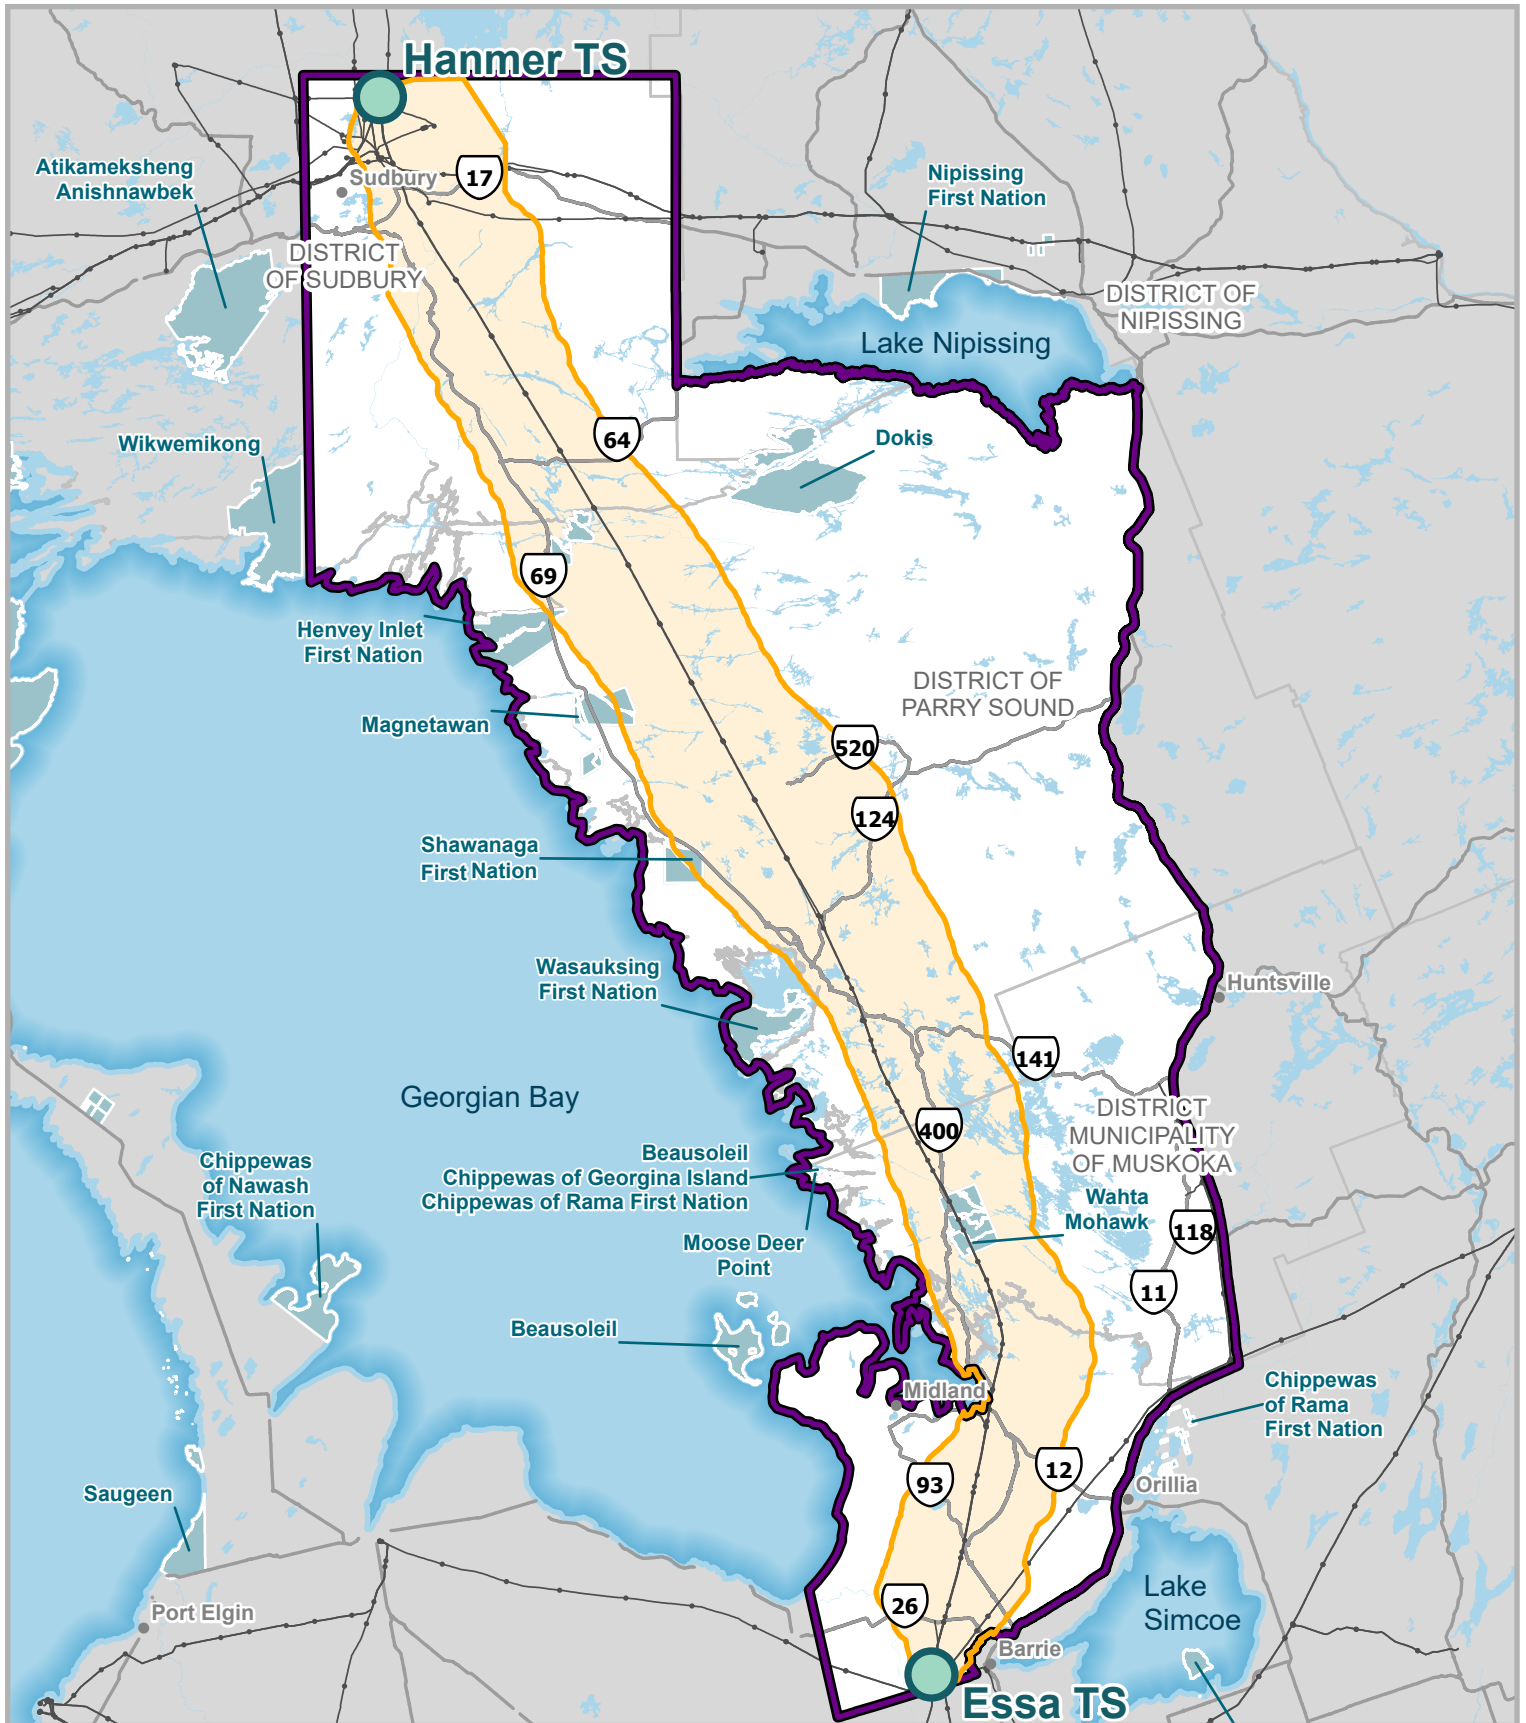

hydro one Sudbury Barrie Transmission Line Project

Map Legend

-  Transformer Station (TS)
-  Project Study Area
-  Focused Study Area
-  Municipal Boundary
-  Waterbody
-  First Nation
-  Highway
-  Existing Transmission Line

Please visit our online interactive map for a more detailed view and to provide your feedback:

<https://www.hydroone.com/SBTL>