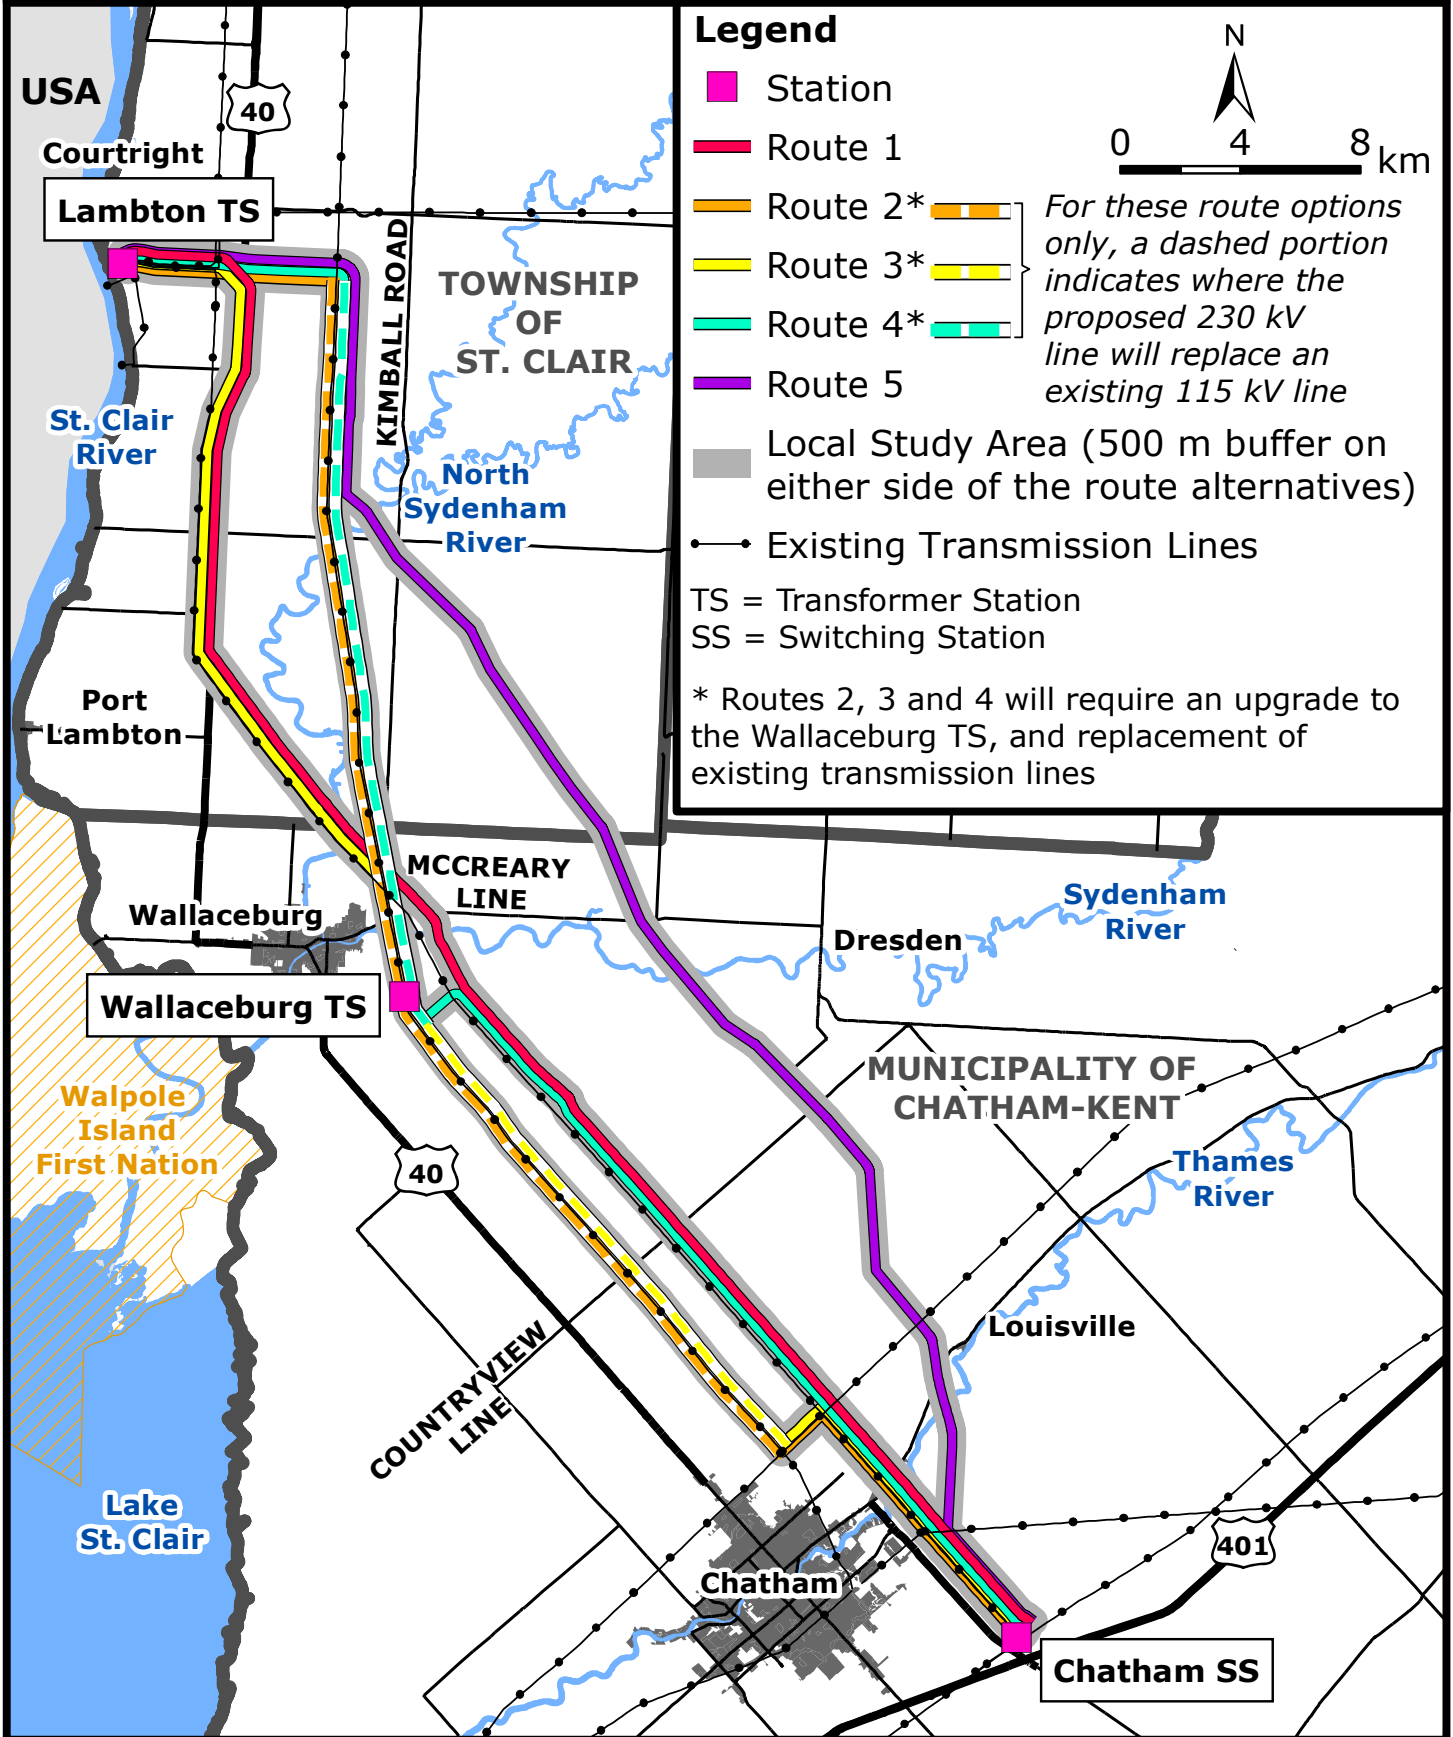

Hydro One Networks Inc. St. Clair Transmission Line Project

USA

40

Courtright

Lambton TS

KIMBALL ROAD

TOWNSHIP OF ST. CLAIR

St. Clair River

North Sydenham River